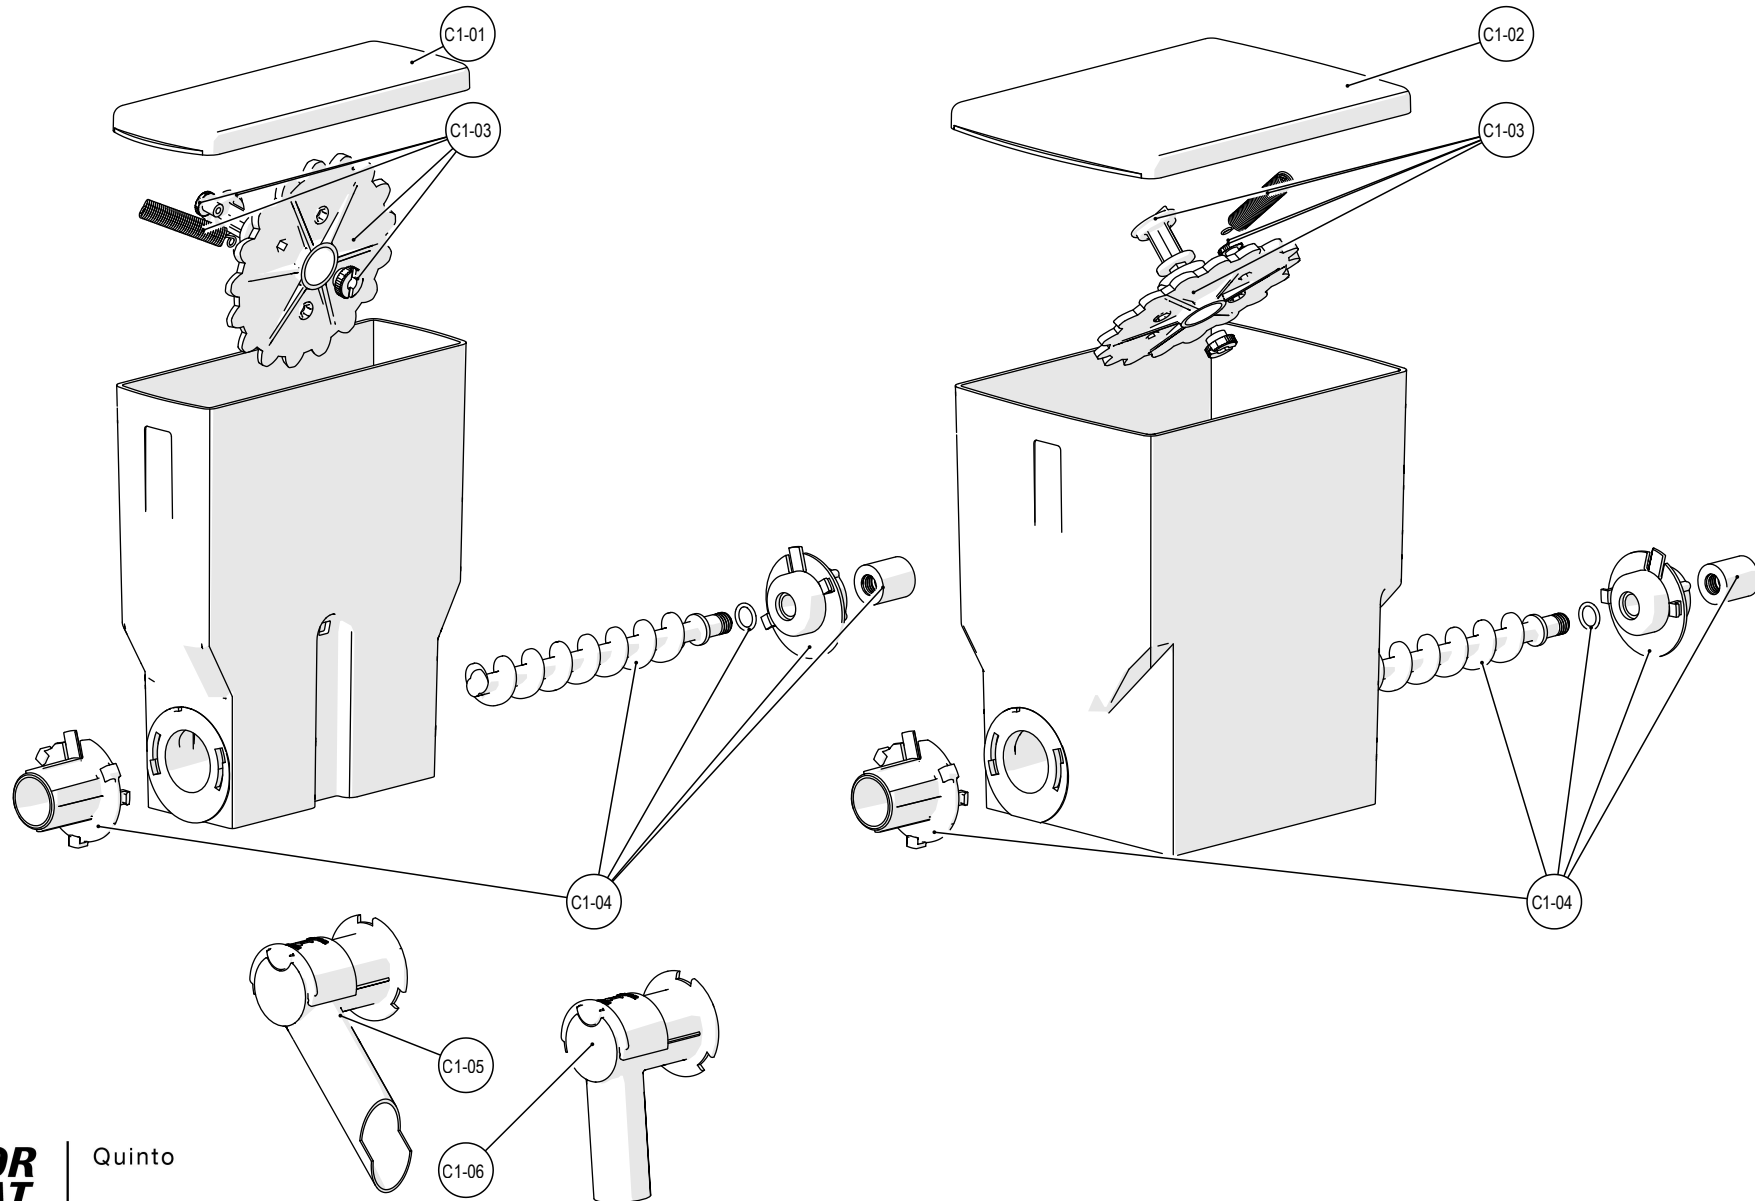

ID	Service parts	S-RS	Description
C1-01	6.229.273.001	S	Lid 65mm
C1-02	6.229.274.001	S	Lid 134mm
C1-03	6.000.229.102	S	Drive shaft assy
C1-04	6.000.229.122	S	Set of canister spare parts
C1-05	6.229.932.000	S	Outlet canister compl left
C1-06	6.229.931.000	S	Outlet canister compl (centr)

Canisters from  
02-april-2019

ID	Service parts	S-RS	Description
C2-01	6.329.480.000	S	Lid 65mm
C2-02	6.229.274.001	S	Lid 134mm
C2-03	6.329.477.001	S	Drive shaft
C2-04	6.329.486.001	S	Axle
C2-05	6.329.478.001	S	Wiper
C2-06	6.329.543.001	S	Adapter piece wiper
C2-07	6.329.503.001	S	Wiper
C2-08	6.329.502.001	S	Axle
C2-09	6.329.476.001	S	Canister casing
C2-10	6.329.500.001	S	Canister casing
C2-11	6.329.479.001	S	Seal
C2-12	6.000.229.219	S	Worm (assy)
C2-13	6.329.474.001	S	Canister bottom
C2-14	6.229.931.000	S	Outlet canister compl (centr)
C2-15	6.229.932.000	S	Outlet canister compl left
C2-16	6.000.229.197	S	Canister 134 mm (assy)
C2-17	6.000.229.183	S	Canister 65 mm (assy)